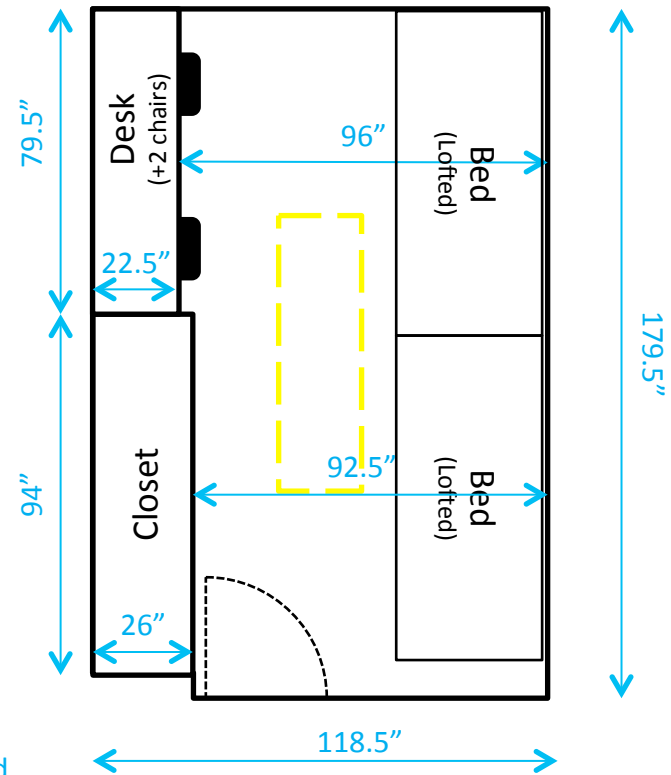

Burke (Double)

Key:

= Number of outlets in area

J = Cable/Ethernet jacks

— = Window

⬜ = Lighting fixture

— = Furniture is movable

— = Furniture is fixed

Burke (Large Double)

Key:

= Number of outlets in area

J = Cable/Ethernet jacks

— = Window

— = Lighting fixture

— = Furniture is movable

— = Furniture is fixed

Burke (Large Double w/ Walk-In)

Key:

#* = Number of outlets in area

J = Cable/Ethernet jacks

— = Window

— = Lighting fixture

— = Furniture is movable

— = Furniture is fixed

Burke (1st Floor Single)

Burke (Single)

*Shelf heights are adjustable.

Key:

#* = Number of outlets in area

J = Cable/Ethernet jacks

— = Window

— = Lighting fixture