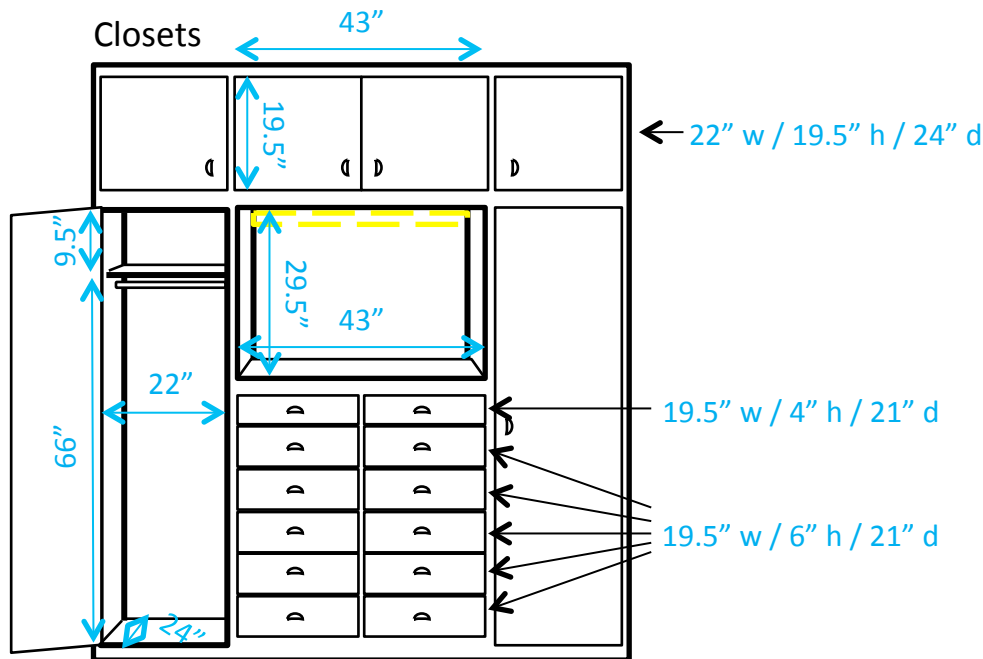

Burke (Double)

Key:

= Number of outlets in area

J = Cable/Ethernet jacks

— = Window

⬜ = Lighting fixture

— = Furniture is movable

— = Furniture is fixed

Burke (Large Double)

Key:

= Number of outlets in area

J = Cable/Ethernet jacks

— = Window

— = Lighting fixture

— = Furniture is movable

— = Furniture is fixed

Burke (Large Double w/ Walk-In)

Key:

#* = Number of outlets in area

J = Cable/Ethernet jacks

— = Window

— = Lighting fixture

— = Furniture is movable

— = Furniture is fixed

Burke (1st Floor Single)

Burke (Single)

*Shelf heights are adjustable.

Key:

#* = Number of outlets in area

J = Cable/Ethernet jacks

— = Window

— = Lighting fixture