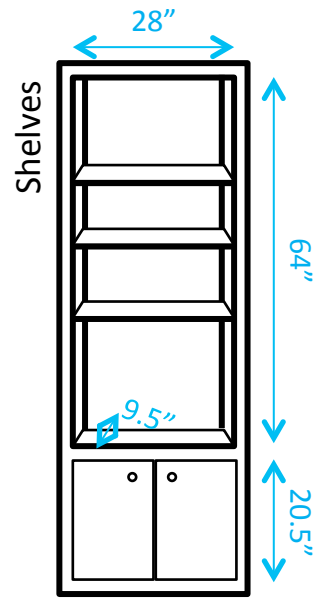

Burke (Double)

Key:

= Number of outlets in area

J = Cable/Ethernet jacks

— = Window

⬜ = Lighting fixture

— = Furniture is movable

— = Furniture is fixed

Burke (Large Double)

Key:

= Number of outlets in area

J = Cable/Ethernet jacks

— = Window

— = Lighting fixture

— = Furniture is movable

— = Furniture is fixed

Burke (Large Double w/ Walk-In)

Key:

#* = Number of outlets in area

J = Cable/Ethernet jacks

— = Window

— = Lighting fixture

— = Furniture is movable

— = Furniture is fixed

Burke (1st Floor Single)

Burke (Single)

*Shelf heights are adjustable.

Key:

#* = Number of outlets in area

J = Cable/Ethernet jacks

— = Window

— = Lighting fixture