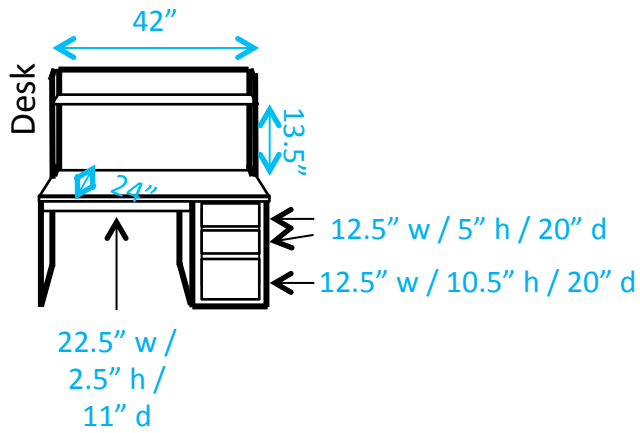

Burke (Double)

Key:

= Number of outlets in area

J = Cable/Ethernet jacks

— = Window

⬜ = Lighting fixture

— = Furniture is movable

— = Furniture is fixed

Burke (Large Double)

Key:

= Number of outlets in area

J = Cable/Ethernet jacks

— = Window

— = Lighting fixture

— = Furniture is movable

— = Furniture is fixed

Burke (Large Double w/ Walk-In)

Key:

#* = Number of outlets in area

J = Cable/Ethernet jacks

— = Window

— = Lighting fixture

— = Furniture is movable

— = Furniture is fixed

Burke (1st Floor Single)

Burke (Single)

*Shelf heights are adjustable.

Key:

#* = Number of outlets in area

J = Cable/Ethernet jacks

— = Window

— = Lighting fixture