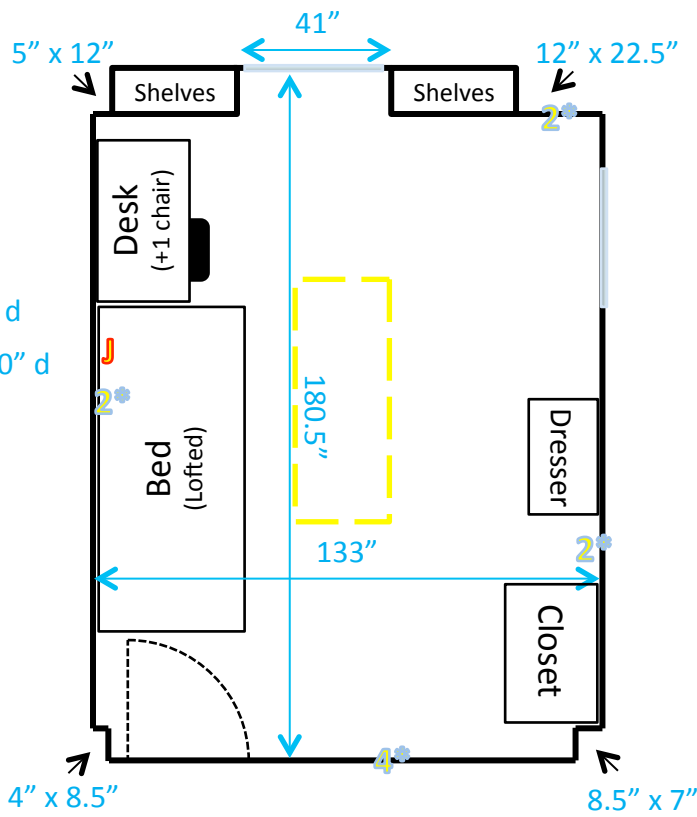

Burke (Double)

Key:

= Number of outlets in area

J = Cable/Ethernet jacks

— = Window

⬜ = Lighting fixture

— = Furniture is movable

— = Furniture is fixed

Burke (Large Double)

Key:

= Number of outlets in area

J = Cable/Ethernet jacks

— = Window

— = Lighting fixture

— = Furniture is movable

— = Furniture is fixed

Burke (Large Double w/ Walk-In)

Key:

#* = Number of outlets in area

J = Cable/Ethernet jacks

— = Window

— = Lighting fixture

— = Furniture is movable

— = Furniture is fixed

Burke (1st Floor Single)

Burke (Single)

*Shelf heights are adjustable.

Key:

#* = Number of outlets in area

J = Cable/Ethernet jacks

— = Window

— = Lighting fixture