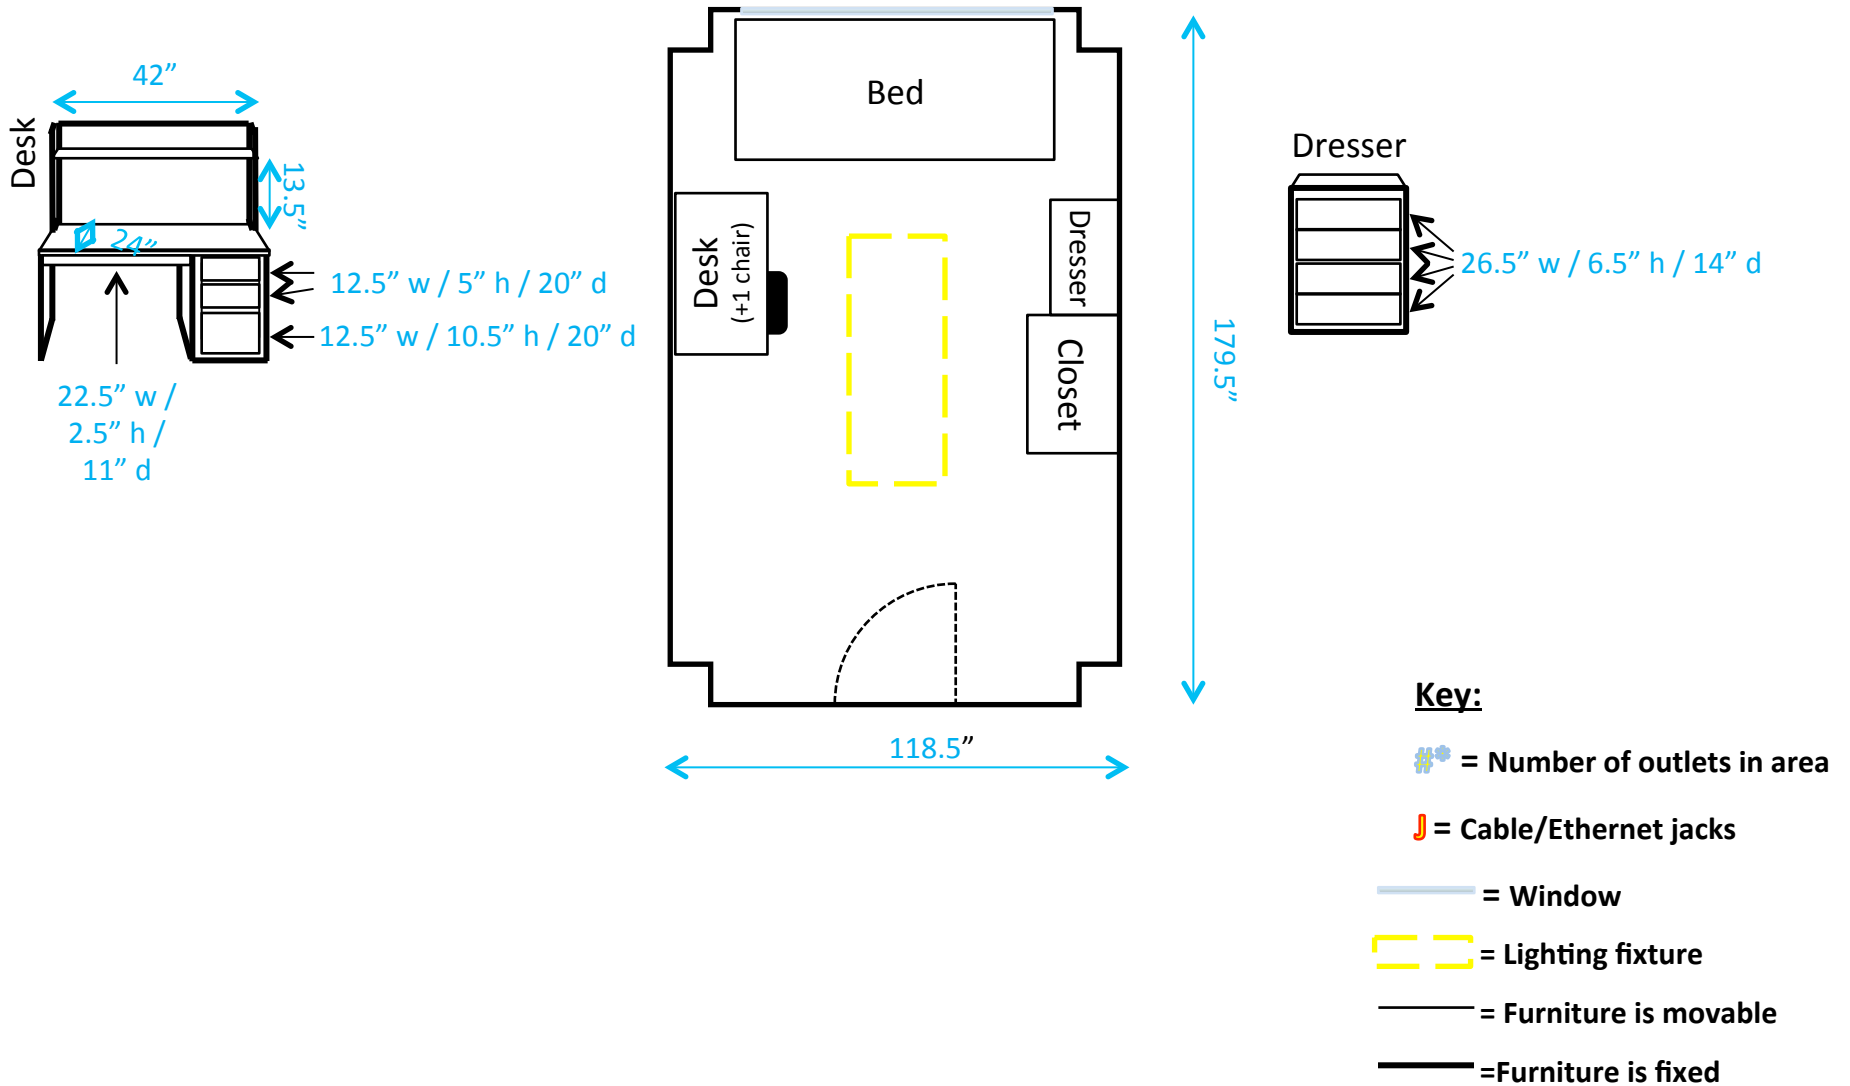

Burke (Double)

Key:

= Number of outlets in area

J = Cable/Ethernet jacks

— = Window

⬜ = Lighting fixture

— = Furniture is movable

— = Furniture is fixed

Burke (Large Double)

Key:

= Number of outlets in area

J = Cable/Ethernet jacks

— = Window

— = Lighting fixture

— = Furniture is movable

— = Furniture is fixed

Burke (Large Double w/ Walk-In)

Key:

#* = Number of outlets in area

J = Cable/Ethernet jacks

— = Window

— = Lighting fixture

— = Furniture is movable

— = Furniture is fixed

Burke (1st Floor Single)

Burke (Single)

*Shelf heights are adjustable.

Key:

#* = Number of outlets in area

J = Cable/Ethernet jacks

— = Window

— = Lighting fixture