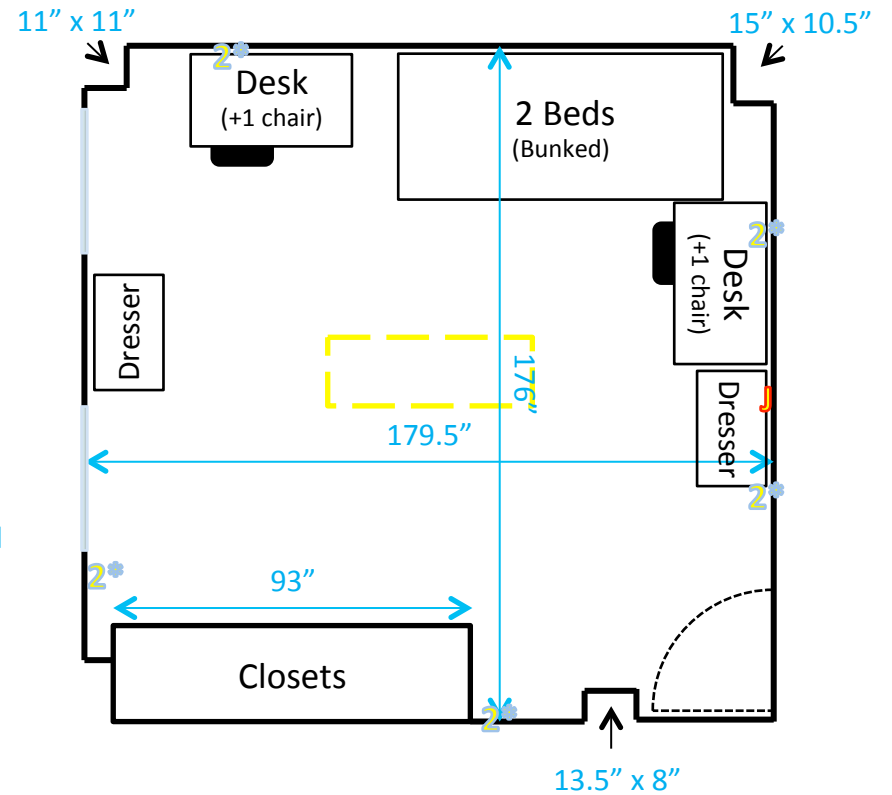

Burke (Double)

Key:

= Number of outlets in area

J = Cable/Ethernet jacks

— = Window

⬜ = Lighting fixture

— = Furniture is movable

— = Furniture is fixed

Burke (Large Double)

Key:

= Number of outlets in area

J = Cable/Ethernet jacks

— = Window

— = Lighting fixture

— = Furniture is movable

— = Furniture is fixed

Burke (Large Double w/ Walk-In)

Key:

#* = Number of outlets in area

J = Cable/Ethernet jacks

— = Window

— = Lighting fixture

— = Furniture is movable

— = Furniture is fixed

Burke (1st Floor Single)

Burke (Single)

*Shelf heights are adjustable.

Key:

#* = Number of outlets in area

J = Cable/Ethernet jacks

— = Window

— = Lighting fixture