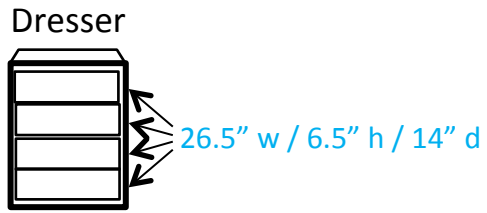

Burke (Large Double)

Key:

= Number of outlets in area

J = Cable/Ethernet jacks

— = Window

— = Lighting fixture

— = Furniture is movable

— = Furniture is fixed

Burke (Large Double w/ Walk-In)

Key:

#* = Number of outlets in area

J = Cable/Ethernet jacks

— = Window

— = Lighting fixture

— = Furniture is movable

— = Furniture is fixed

Burke (1st Floor Single)

Burke (Single)

*Shelf heights are adjustable.

Key:

#* = Number of outlets in area

J = Cable/Ethernet jacks

— = Window

— = Lighting fixture