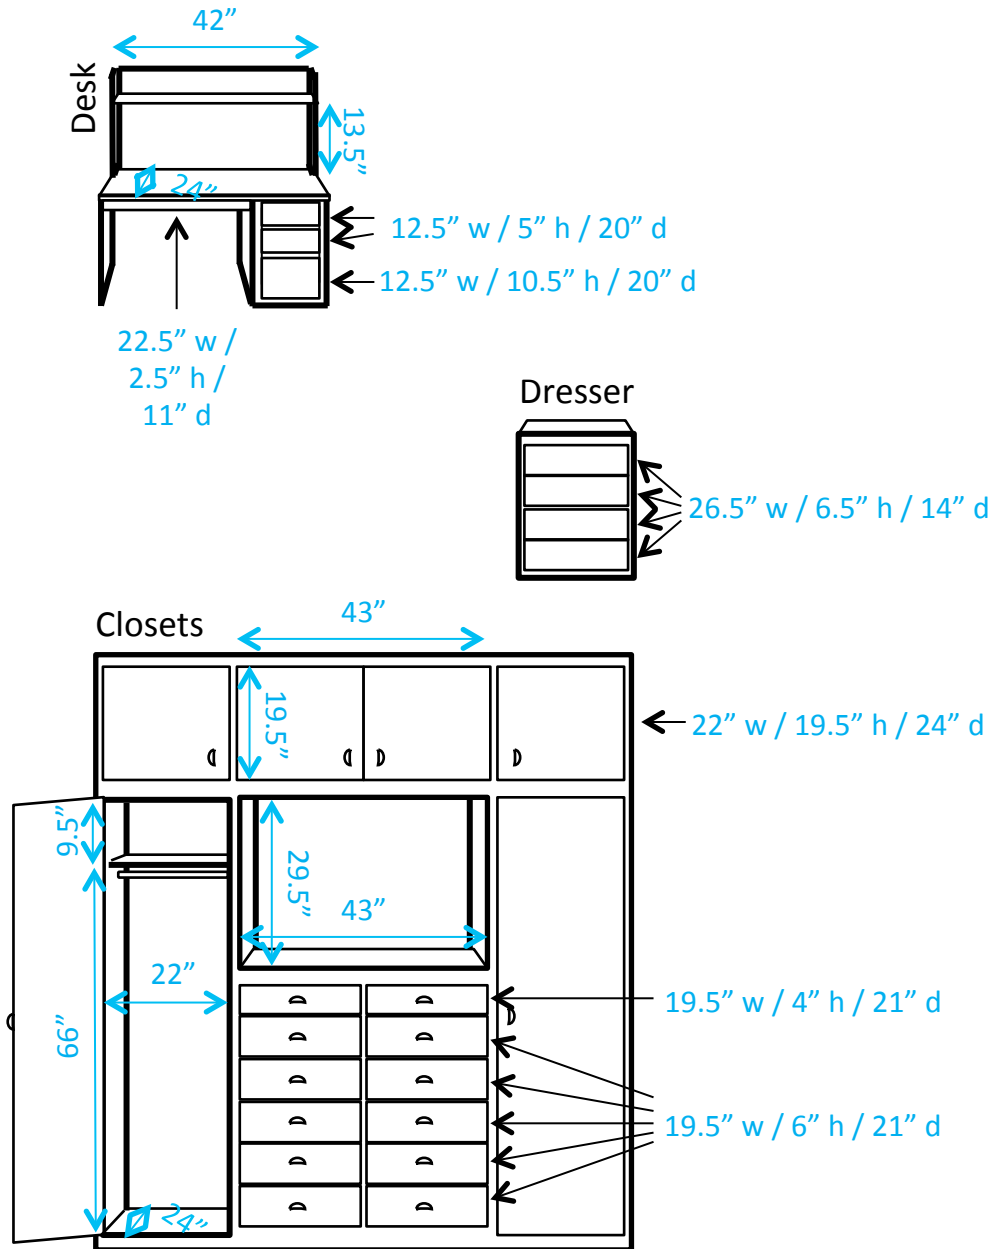

Burke (Double)

Key:

= Number of outlets in area

J = Cable/Ethernet jacks

— = Window

⬜ = Lighting fixture

— = Furniture is movable

— = Furniture is fixed

Burke (Large Double)

Key:

= Number of outlets in area

J = Cable/Ethernet jacks

— = Window

— = Lighting fixture

— = Furniture is movable

— = Furniture is fixed

Burke (Large Double w/ Walk-In)

Key:

#* = Number of outlets in area

J = Cable/Ethernet jacks

— = Window

— = Lighting fixture

— = Furniture is movable

— = Furniture is fixed

Burke (1st Floor Single)

Burke (Single)

*Shelf heights are adjustable.

Key:

#* = Number of outlets in area

J = Cable/Ethernet jacks

— = Window

— = Lighting fixture