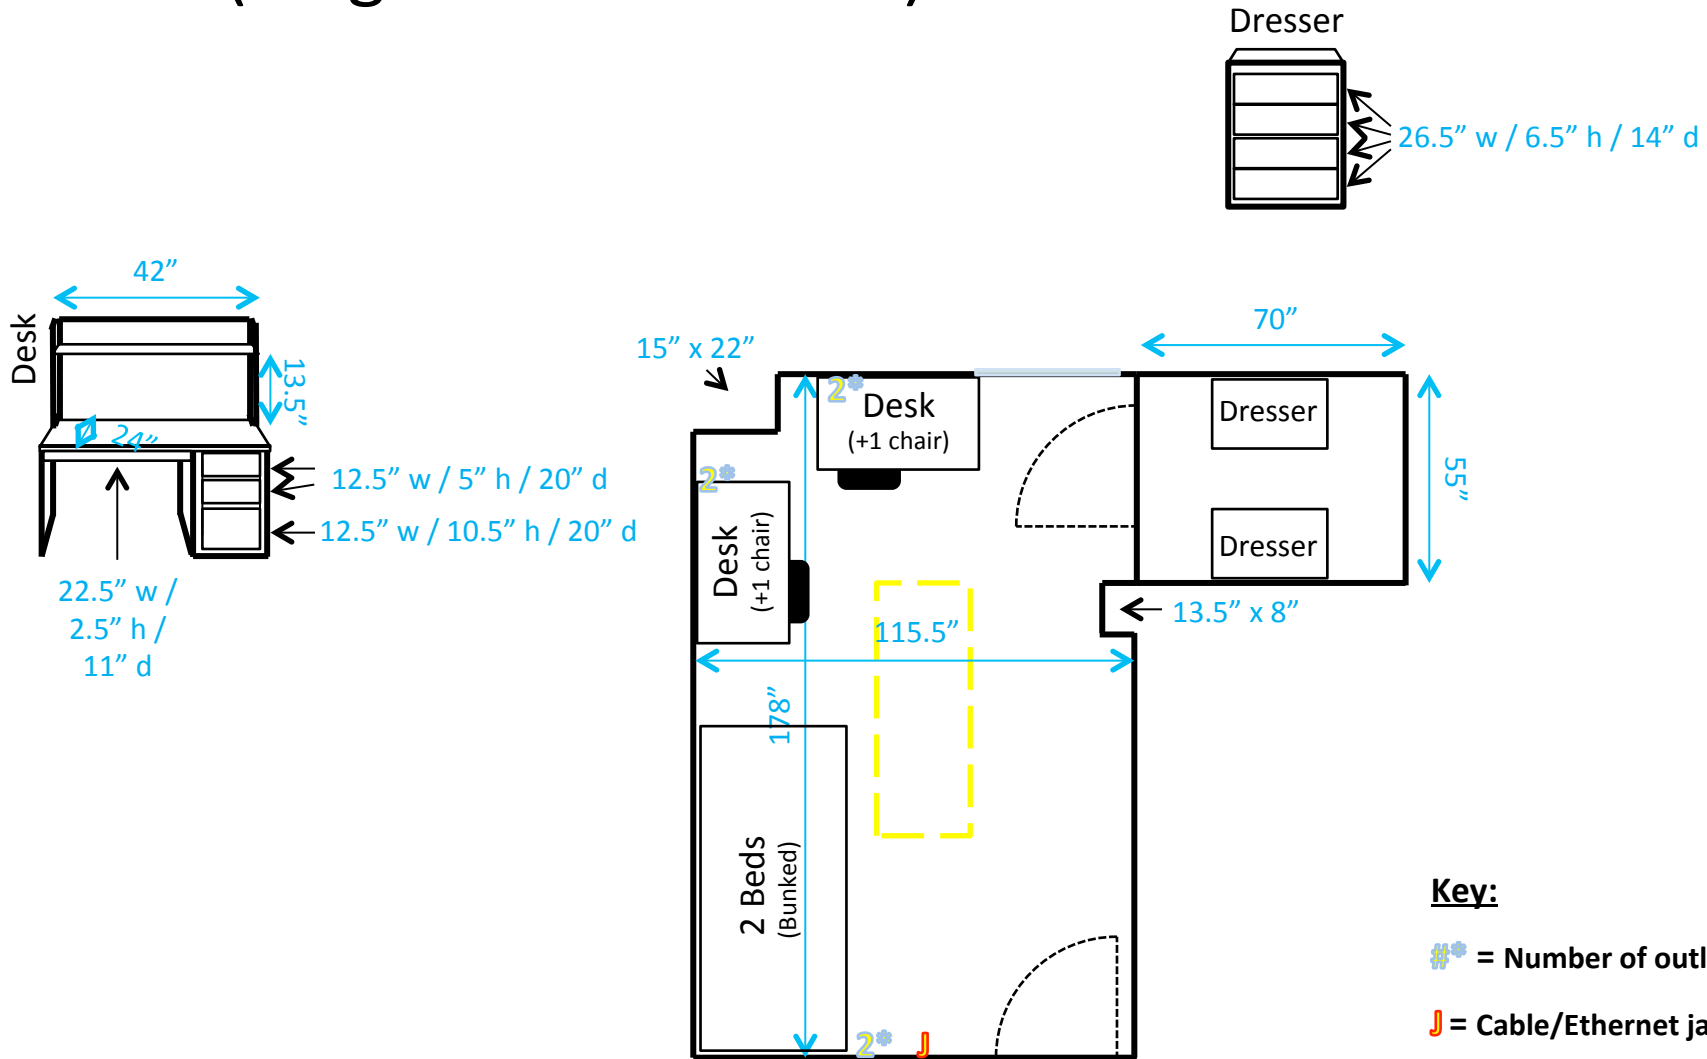

Burke (Double)

Key:

= Number of outlets in area

J = Cable/Ethernet jacks

— = Window

⬜ = Lighting fixture

— = Furniture is movable

— = Furniture is fixed

Burke (Large Double)

Key:

= Number of outlets in area

J = Cable/Ethernet jacks

— = Window

— = Lighting fixture

— = Furniture is movable

— = Furniture is fixed

Burke (Large Double w/ Walk-In)

Key:

#* = Number of outlets in area

J = Cable/Ethernet jacks

— = Window

— = Lighting fixture

— = Furniture is movable

— = Furniture is fixed

Burke (1st Floor Single)

Burke (Single)

*Shelf heights are adjustable.

Key:

#* = Number of outlets in area

J = Cable/Ethernet jacks

— = Window

— = Lighting fixture