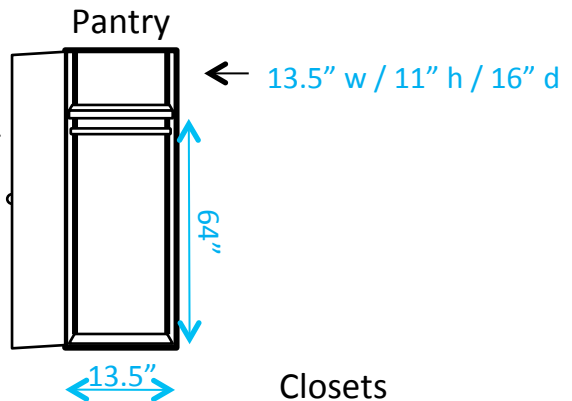

Bergstrom

- Key:**
- #* = Number of outlets in area
 - J = Cable/Ethernet jacks
 - = Window
 - - - = Lighting fixture
 - = Furniture is movable
 - = Furniture is fixed

Bergstrom (Corner)

Key:

#* = Number of outlets in area

J = Cable/Ethernet jacks

— = Window

— = Lighting fixture

— = Furniture is movable

— = Furniture is fixed