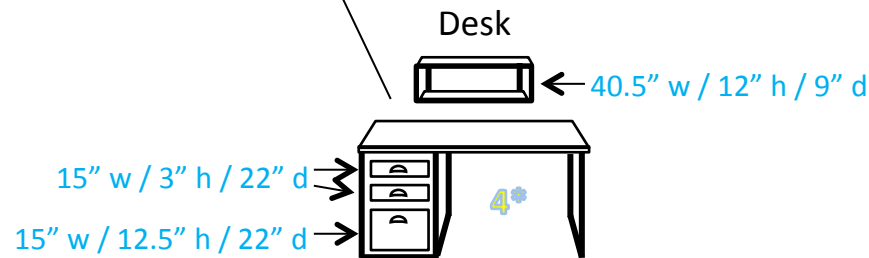

Bergstrom

- Key:**
- #* = Number of outlets in area
 - J = Cable/Ethernet jacks
 - = Window
 - - - = Lighting fixture
 - = Furniture is movable
 - = Furniture is fixed

Bergstrom (Corner)

Key:

#* = Number of outlets in area