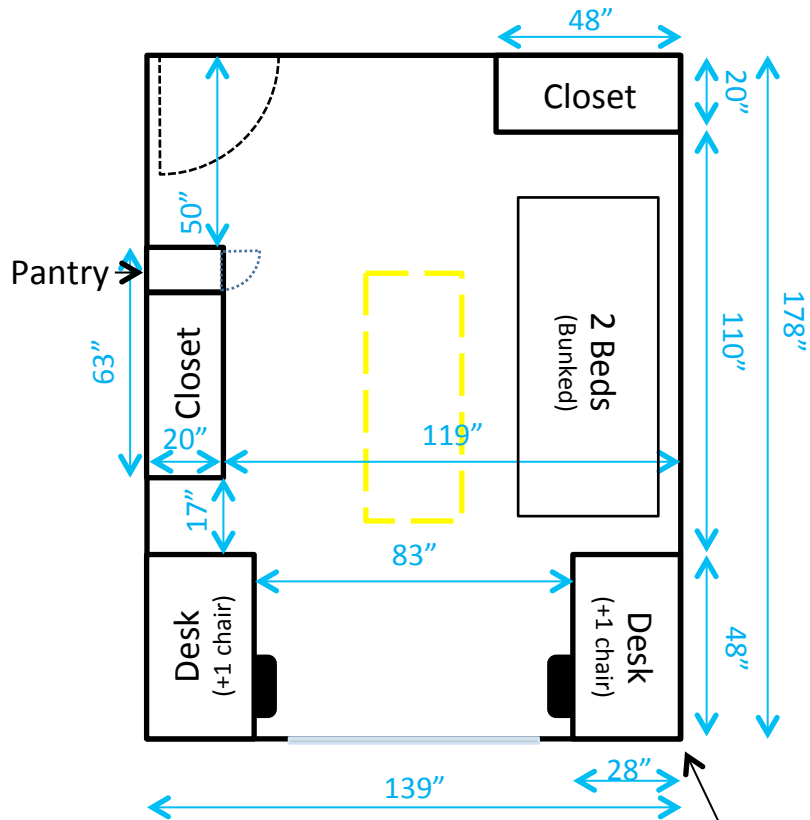

Bergstrom

- Key:**
- #* = Number of outlets in area
 - J = Cable/Ethernet jacks
 - = Window
 - - - = Lighting fixture
 - = Furniture is movable
 - = Furniture is fixed

Bergstrom (Corner)

Key:

#* = Number of outlets in area

J = Cable/Ethernet jacks

— = Window

— = Lighting fixture

— = Furniture is movable

— = Furniture is fixed