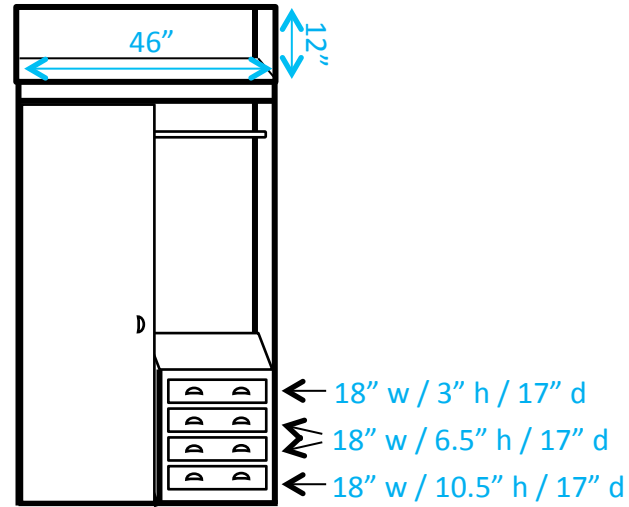

Bergstrom

- Key:**
- #* = Number of outlets in area
 - J = Cable/Ethernet jacks
 - = Window
 - - - = Lighting fixture
 - = Furniture is movable
 - = Furniture is fixed

Bergstrom (Corner)

Key:

#* = Number of outlets in area

J = Cable/Ethernet jacks

— = Window

— = Lighting fixture

— = Furniture is movable

— = Furniture is fixed