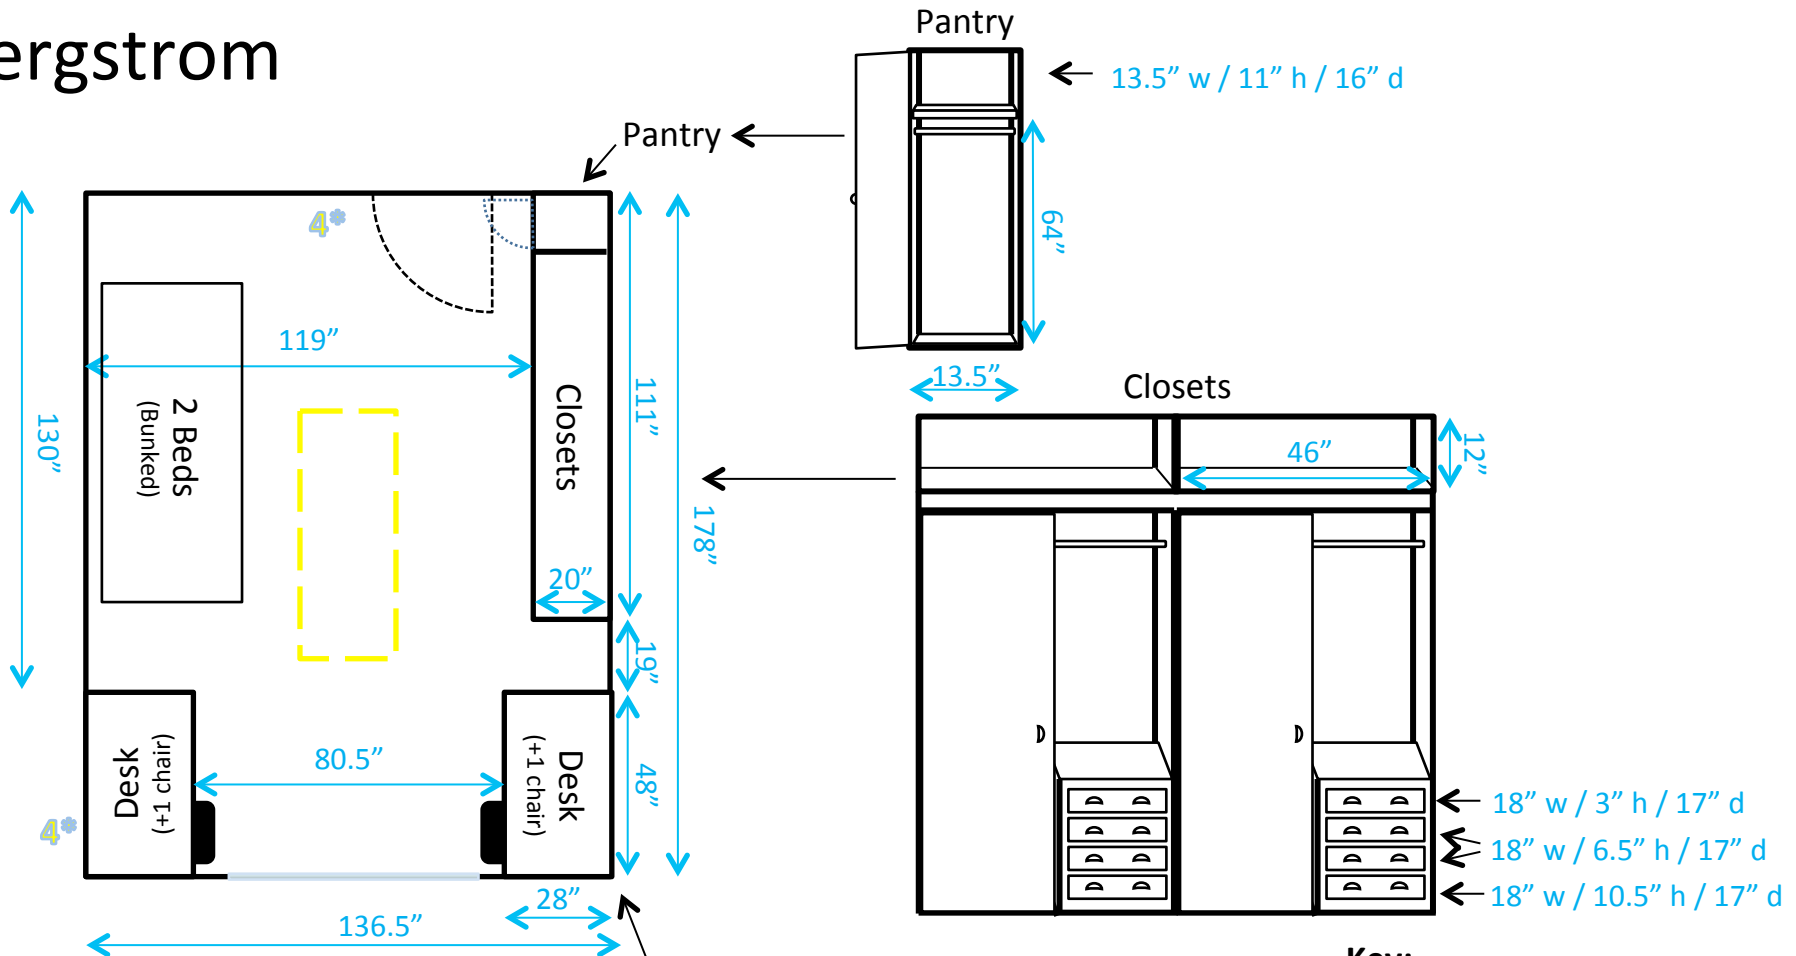

Bergstrom

- Key:**
- #* = Number of outlets in area
 - J = Cable/Ethernet jacks
 - = Window
 - - - = Lighting fixture
 - = Furniture is movable
 - = Furniture is fixed

Bergstrom (Corner)

Key:

#* = Number of outlets in area

J = Cable/Ethernet jacks

— = Window

— = Lighting fixture

— = Furniture is movable

— = Furniture is fixed