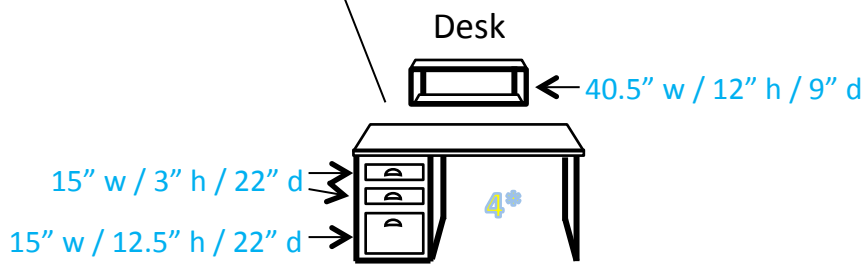

Bergstrom

- Key:**
- #* = Number of outlets in area
 - J = Cable/Ethernet jacks
 - = Window
 - - - = Lighting fixture
 - = Furniture is movable
 - = Furniture is fixed

Bergstrom (Corner)

Key:

#* = Number of outlets in area