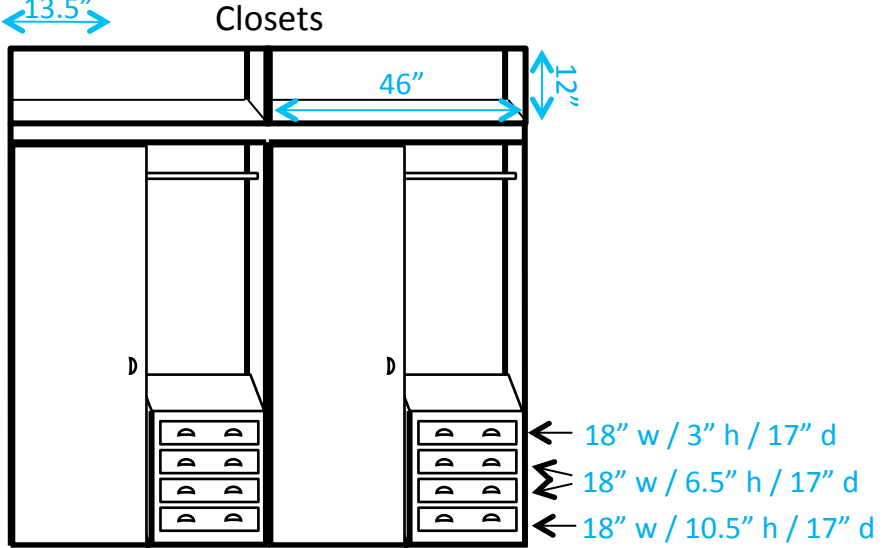

Bergstrom

- Key:**
- #* = Number of outlets in area
 - J = Cable/Ethernet jacks
 - = Window
 - - - = Lighting fixture
 - = Furniture is movable
 - = Furniture is fixed

Bergstrom (Corner)

Key:

#* = Number of outlets in area

J = Cable/Ethernet jacks

— = Window

— = Lighting fixture

— = Furniture is movable

— = Furniture is fixed